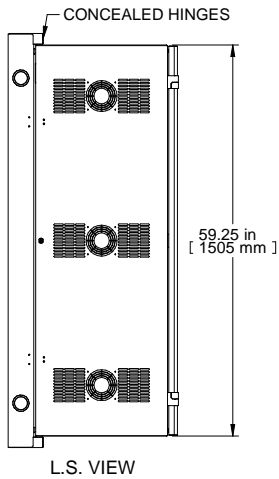

ISOMETRIC

Item Number	Title	Quantity
1	HWM - REAR MOUNT ASSY	1
2	HWM - CENTRE SECTION	1
3	HWM - VENTED DOOR ASSY	1
4	19" TAPPED PANEL RAILS (PAIR)	1

PART NUMBERS	
HWM2432U20BK	PAINTED BLANK SAND TEXTURED
	VENTED FRONT DOOR