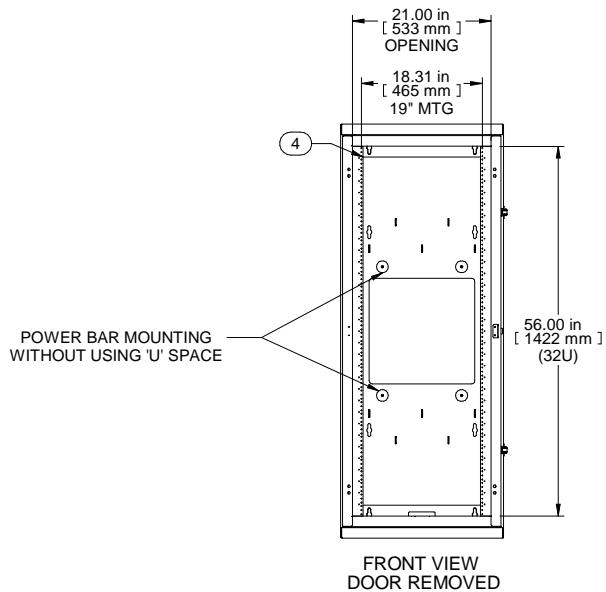

ISOMETRIC

Item Number	Title	Quantity
1	HWM - REAR MOUNT ASSY	1
2	HWM - CENTRE SECTION	1
3	HWM - VENTED DOOR ASSY	1
4	19" TAPPED PANEL RAILS (PAIR)	1

PART NUMBERS	
HWM2432U20BK	PAINTED BLANK SAND TEXTURED
	VENTED FRONT DOOR