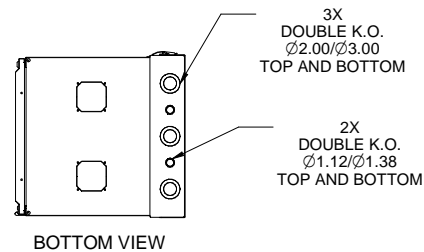

ISOMETRIC

Item Number	Title	Quantity
1	HWM - REAR MOUNT ASSY	1
2	HWM - CENTRE SECTION	1
3	HWM - VENTED DOOR ASSY	1
4	19" TAPPED PANEL RAILS (PAIR)	1

PART NUMBERS	
HWM2432U20BK	PAINTED BLANK SAND TEXTURED
	VENTED FRONT DOOR